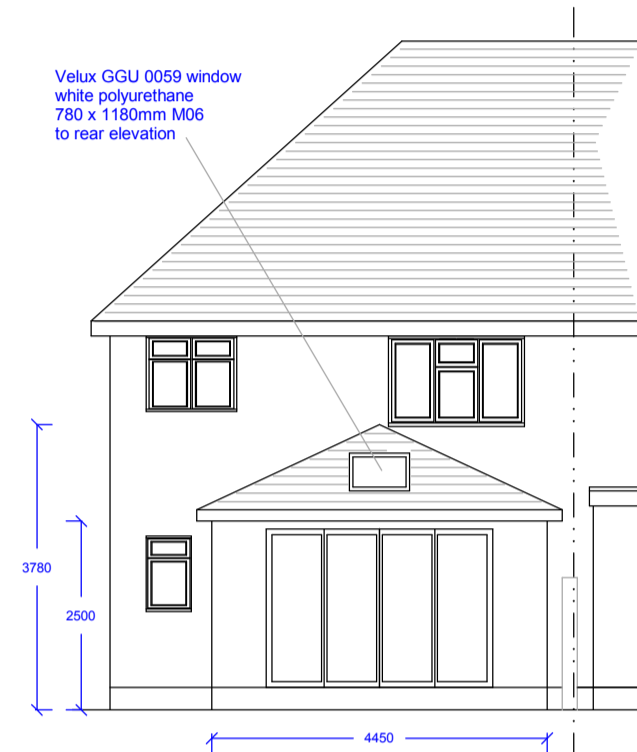

Existing Rear Elevation

Proposed Rear Elevation