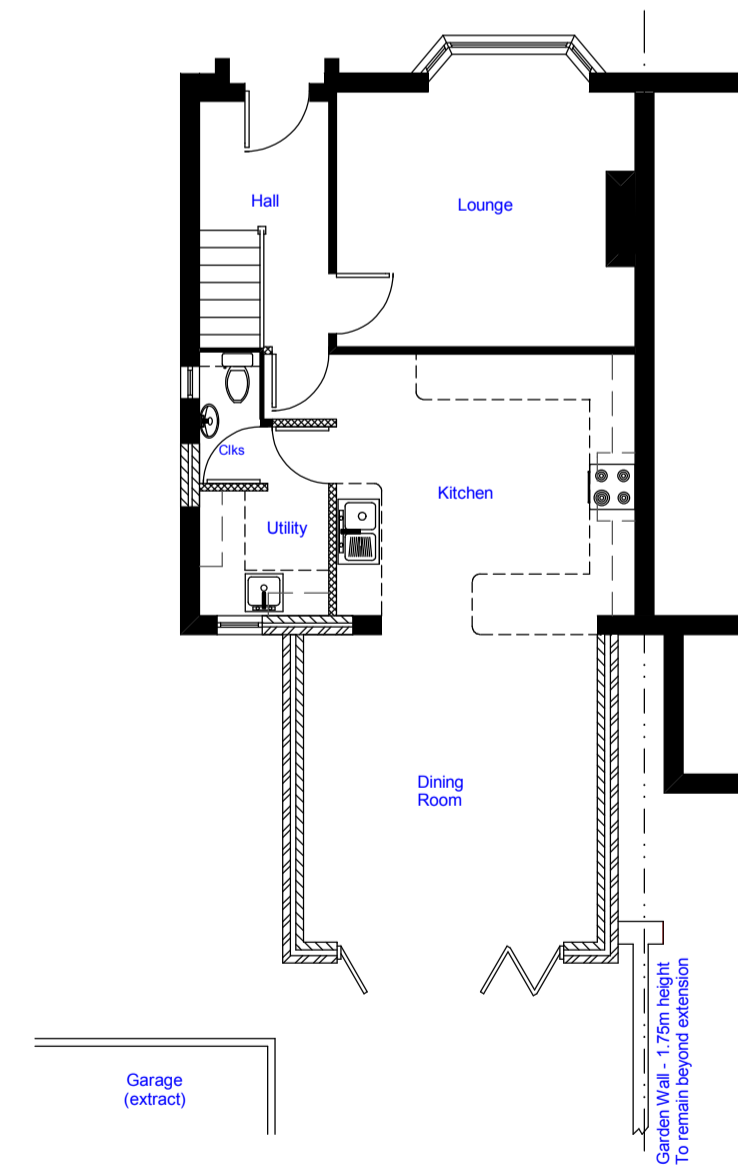

CLIENT
SITE ADDRESS
PROPOSAL
DATE
SCALES 1:100
JOB
DRAWING NO
Yateley Drawing Service Ltd www.YateleyDrawingService.co.uk Tel: 01252 660136