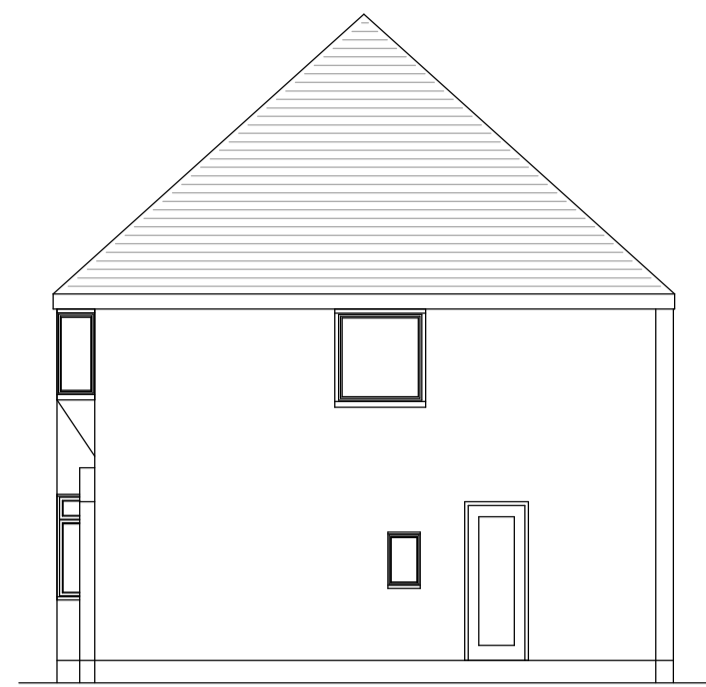

Existing Side Elevation