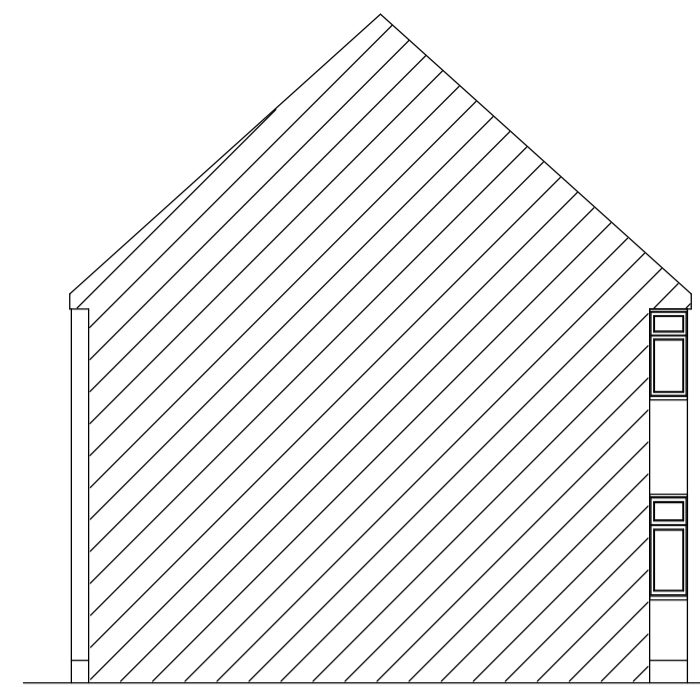

Existing Hidden Side Elevation