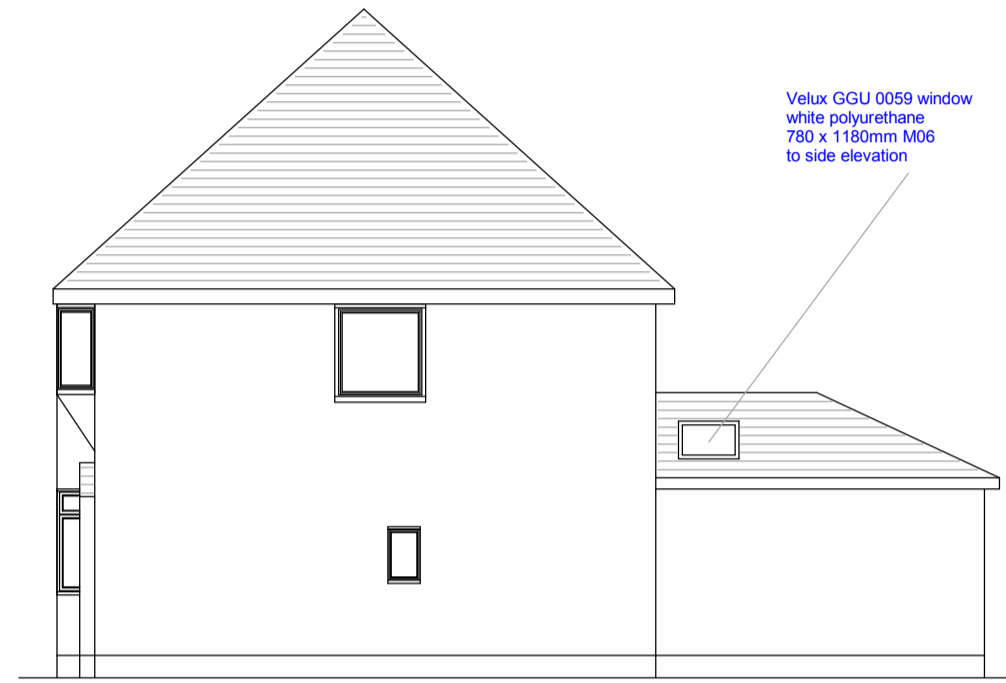

Existing Side Elevation

Proposed Side Elevation