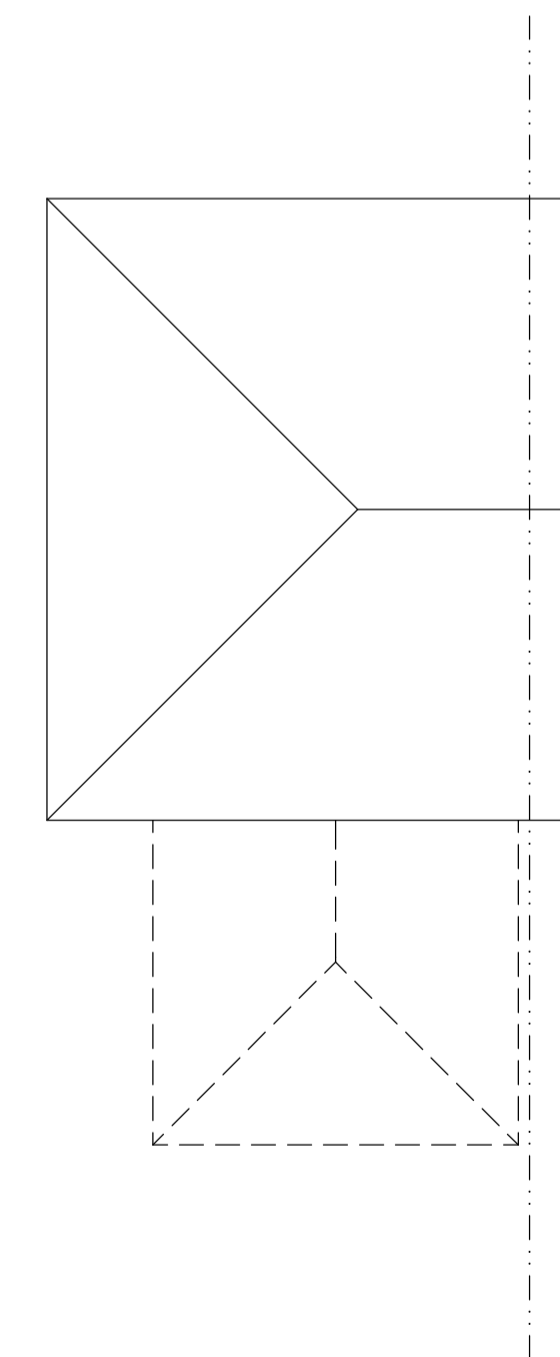

CLIENT
SITE ADDRESS
PROPOSAL
DATE
SCALES 1:100
JOB
DRAWING NO
Yateley Drawing Service Ltd www.YateleyDrawingService.co.uk Tel: 01252 660136