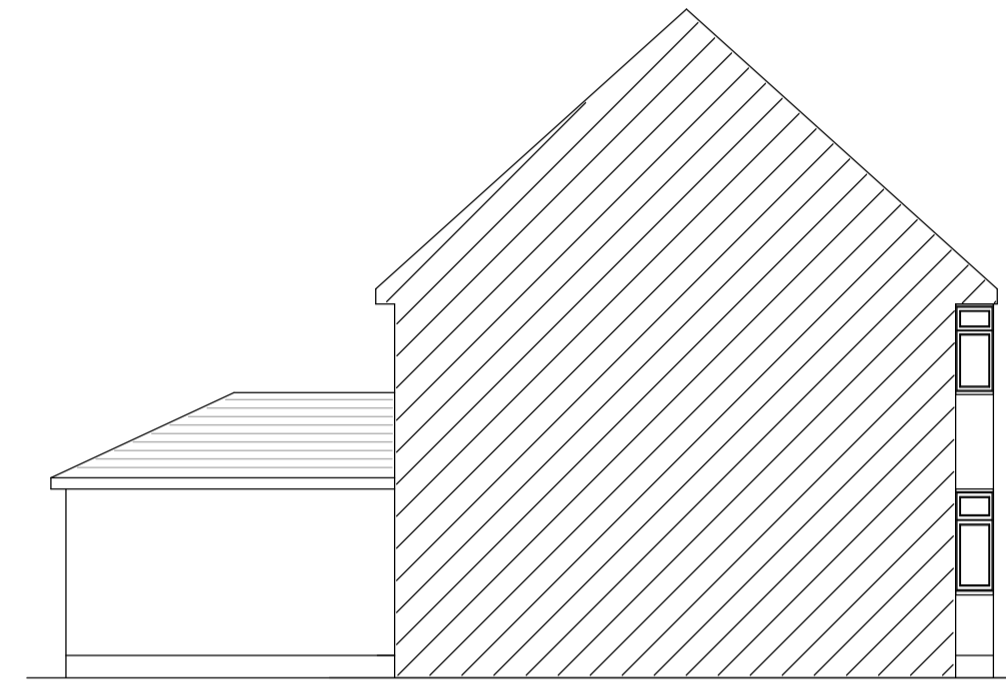

Existing Hidden Side Elevation

Proposed Hidden Side Elevation