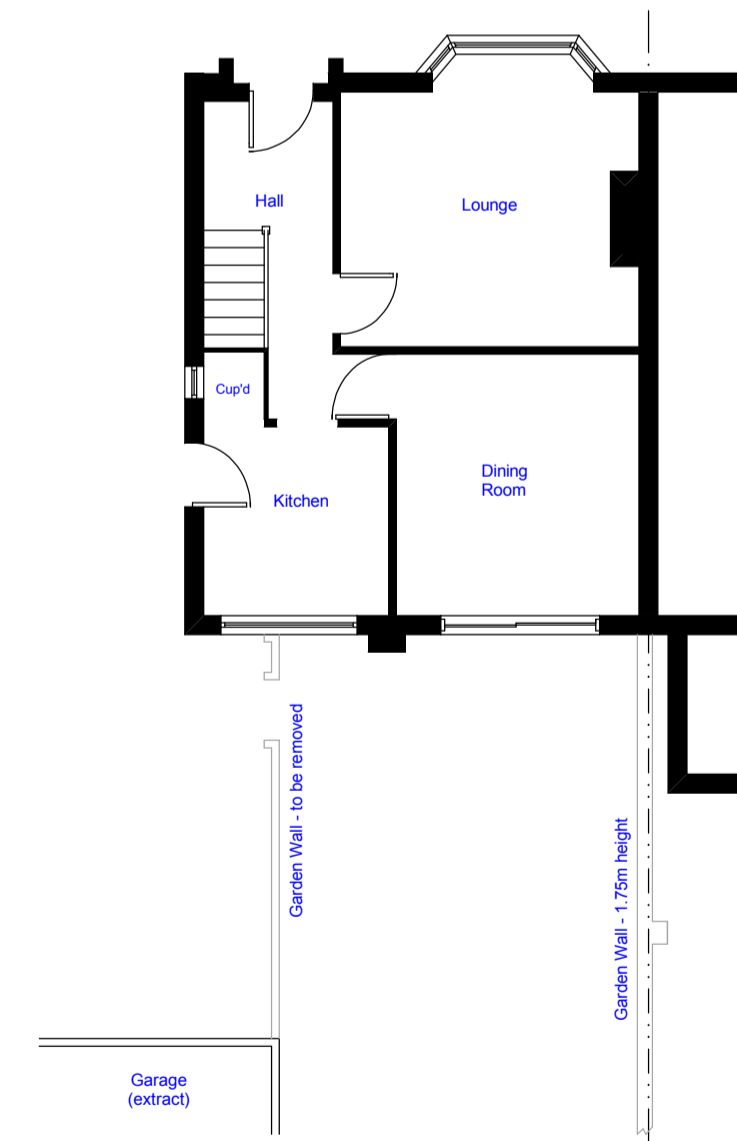

CLIENT
SITE ADDRESS
PROPOSAL
DATE
SCALES 1:100
JOB
DRAWING NO
Yateley Drawing Service Ltd www.YateleyDrawingService.co.uk Tel: 01252 660136